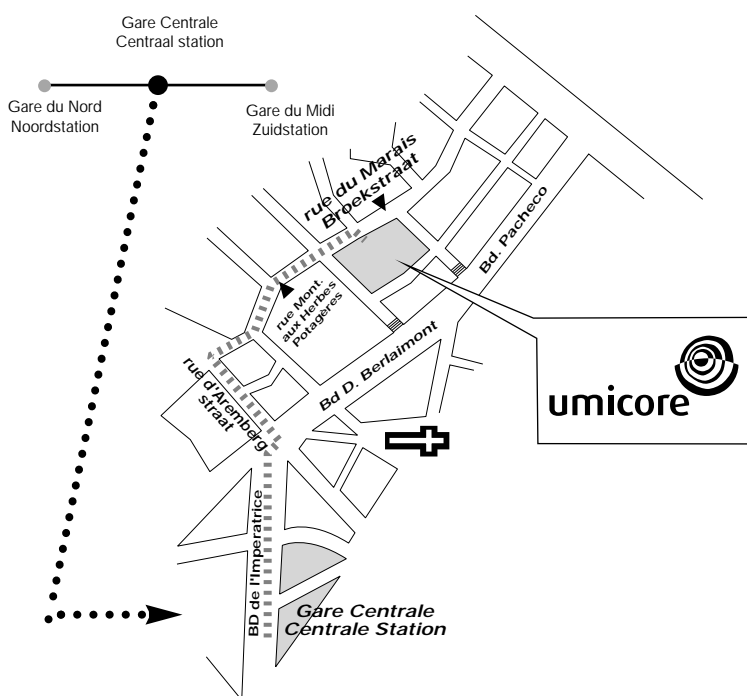

n.v. Umicore s.a.  
 Rue du Marais 31 Broekstraat  
 B - 1000 Brussels - Belgium  
 Tel: (32-2) 227 71 11  
 Fax: (32-2) 227 79 00  
 e-mail: info@umicore.com  
 www.umicore.com

COMING BY TRAIN  
 (including Airport train)

COMING BY CAR